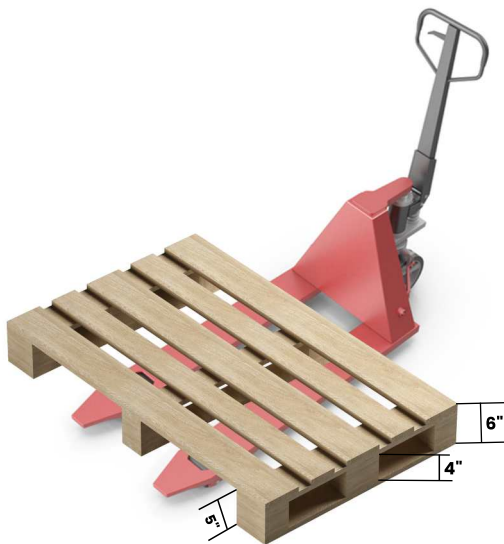

- **Pallet for 24"x24" (600x600mm)**

- **Pallet for 48"x24" (1200x600mm)**