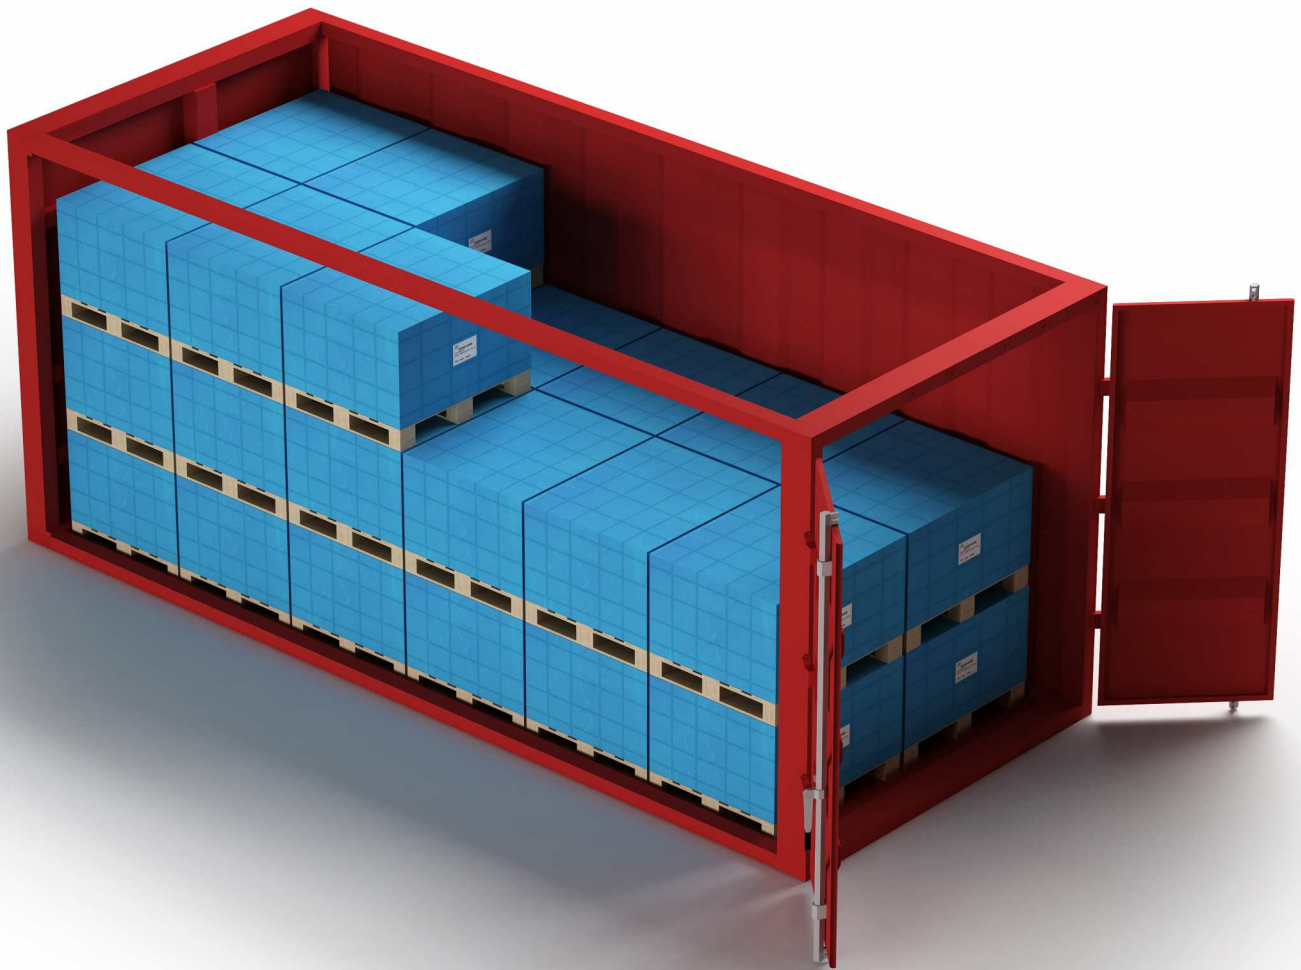

35.43"x23.62"x3/4" (900X600MM X20MM)