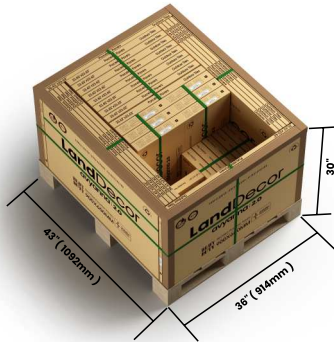

48"X24"X3/4" (1200X600MM X20MM)

30 Box / Pallet

STAGE - 01

STAGE - 02

STAGE - 03

STAGE - 04

Pallet packing details :

SIZE	24"X48" (600X1200MM)		
container weight capacity	24 tonnes	26 tonnes	28 tonnes
Pcs/Box	01 pcs	01 pcs	01 pcs
Sq. Mtr./Box	0.72 m ²	0.72 m ²	0.72 m ²
Kgs./Box	31.5 kgs	31.5 kgs	31.5 kgs
Box/Pallet	30 box	30 box	30 box
Sq. Mtr./Pallet	21.06 m ²	21.06 m ²	21.06 m ²
Kgs./Pallet	945 kgs	945 kgs	945 kgs
Pallet/Cont.	25 Pallet	27 Pallet	29 Pallet
Box/Cont.	750 box	810 box	870 box
Sq. Mtr./Cont.	540 m ²	583.2 m ²	626.4 m ²
Kgs./Cont. Net	23437.5 kgs	25312.5 kgs	27187.5 kgs
Kgs./Cont. Gross	24012 kgs	25933.5 kgs	27854.5 kgs

Patio pack

- 35.43"x23.62"x3/4" (900x600MM X20MM) | 24"x24"x3/4" (600x600MM X20MM)
- 24"x12"x3/4" (600x300MM X20MM) | 12"x12"x3/4" (300x300MM X20MM)

STAGE - 01

STAGE - 02

STAGE - 03

STAGE - 04

Pallet packing details :

SIZE	35.43"x23.62" (900x600MM)	24"x24" (600x600MM)	24"x12" (600x300MM)	12"x12" (300x300MM)
Pcs/Box	01pcs	02pcs	03pcs	03pcs
Sq. Mtr./Box	0.54m ²	0.72m ²	0.54m ²	0.27m ²
Kgs./Box	23.5kgs	31.5kgs	24kgs	12kgs
Box/Pallet	18box	09box	06box	06box
Pcs/pallet	18pcs	18pcs	18pcs	18pcs
Sq. Mtr./Pallet	9.72m ²	6.48m ²	3.24m ²	1.62m ²
Kgs./Pallet	936kgs			
Pallet/Cont.	29Pallet			
Box/Cont.	522box	261box	174box	174box
Sq. Mtr./Cont.	610.74m ²			
Kgs./Cont. Net	27144 kgs			
Kgs./Cont. Gross	27811kgs			