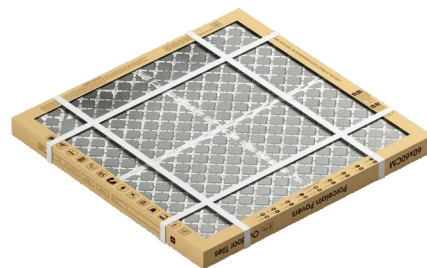

LandDecor

avyanna | 2.0

Packing and Logistic Standards

*** Made from 100% recycled paper**

- 600x600mm | 20mm
- 23.62"x23.62"

- 900x600mm | 20mm
- 35.43"x23.62"

- 1200x600mm | 20mm
- 47.24"x23.62"

- 300x300mm | 20mm
- 11.81"x11.81"

- 600x300mm | 20mm
- 23.62"x11.81"

- * The box packing shown is of 24"x24"x3/4" (600X600MM X20MM)
- * Actual color of the box may vary

STAGE - 01

STAGE - 02

STAGE - 03

STAGE - 04

STAGE - 05

* **Actual color of the box & the pallet may vary.**