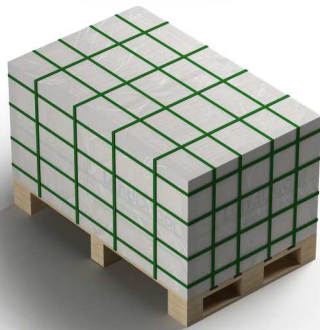

- Minimum thickness of wooden boards – 0.70" (18mm).
- Humidity of wooden pallets (during loading to container) will be below 15 %.
- Pallet Fumigation Standard – "Fumigation Certificate" for all pallets and "MB" stamp on each pallets.

Methyl bromide fumigation

24"X 24"X3/4 " (600X600MM X20MM)

32 Box / Pallet

STAGE - 01

STAGE - 02

STAGE - 03

STAGE - 04

Pallet packing details :