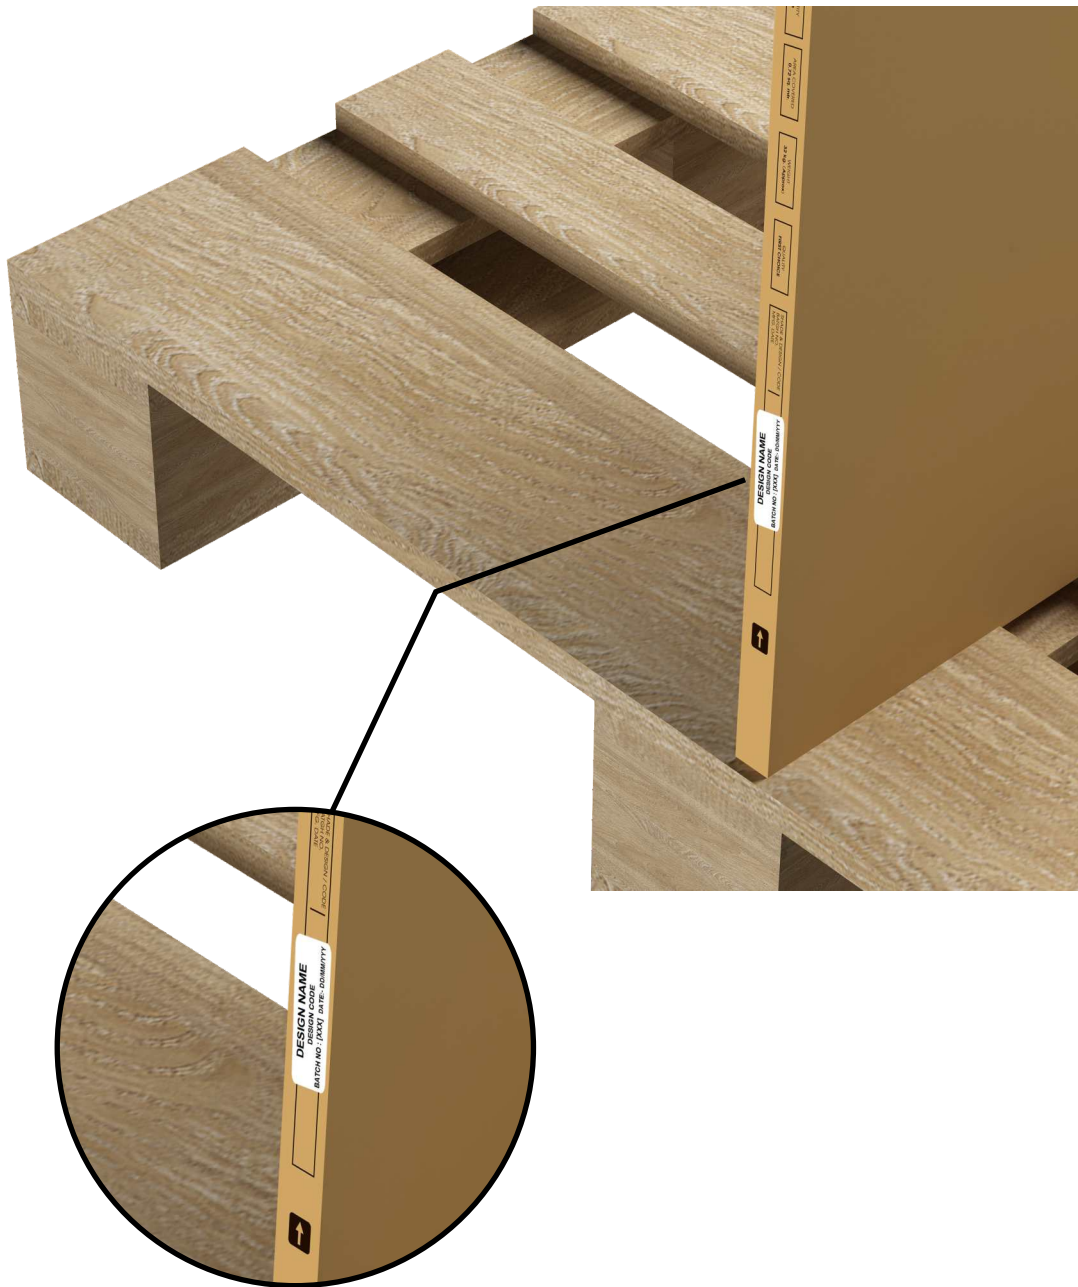

LandDecor

avyanna | 2.0

Packing and Logistic Standards

*** Made from 100% recycled paper**

- 600x600mm | 20mm
- 23.62"x23.62"

- 900x600mm | 20mm
- 35.43"x23.62"

- 1200x600mm | 20mm
- 47.24"x23.62"

- 300x300mm | 20mm
- 11.81"x11.81"

- 600x300mm | 20mm
- 23.62"x11.81"

- * The box packing shown is of 24"x24"x3/4" (600X600MM X20MM)
- * Actual color of the box may vary

STAGE - 01

STAGE - 02

STAGE - 03

STAGE - 04

STAGE - 05

* **Actual color of the box & the pallet may vary.**