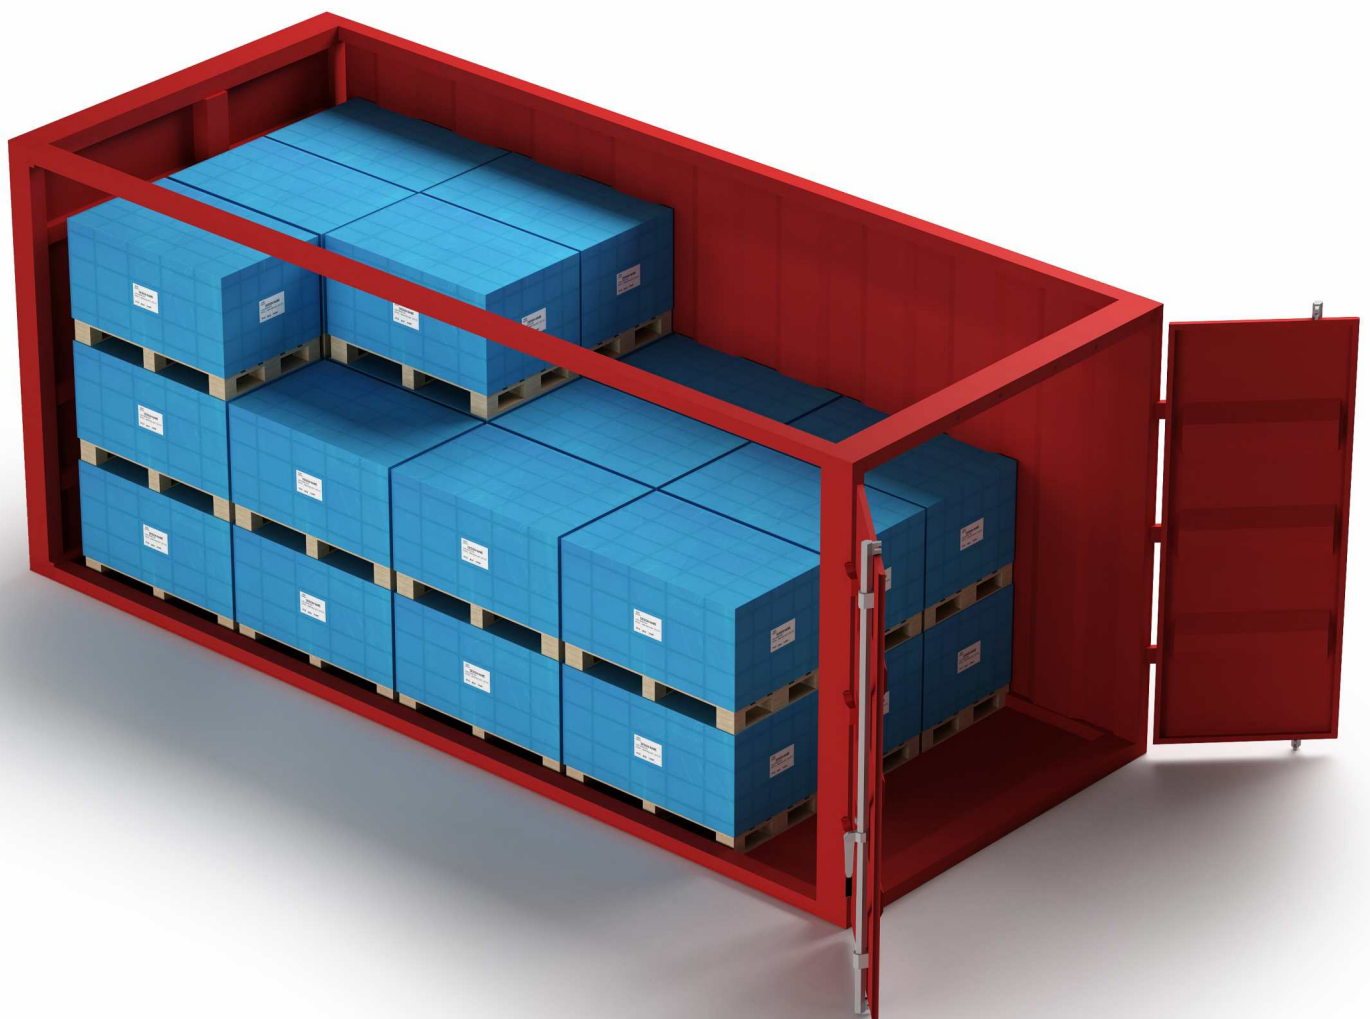

SIZE:			
DESIGN:			
DESIGN NAME			
CODE:-DESIGN CODE			
PER BOX	PER PALLET		BATCH NO.
PCS	BOX	SQM	

24"x24"x3/4" (600X600MM X20MM)

35.43"x23.62"x3/4" (900X600MM X20MM)

48"X24"X3/4" (1200X600MM X20MM)

Patio pack