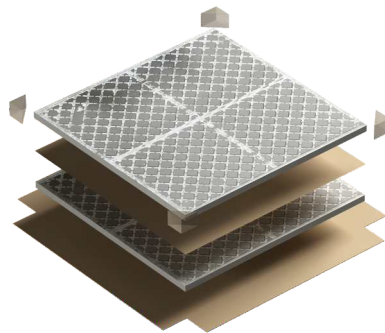

- The box packing shown is of 24"x24"x3/4" (600X600MM X20MM)
- Actual color of the box may vary

STAGE - 01

STAGE - 02

STAGE - 03

STAGE - 04

STAGE - 05