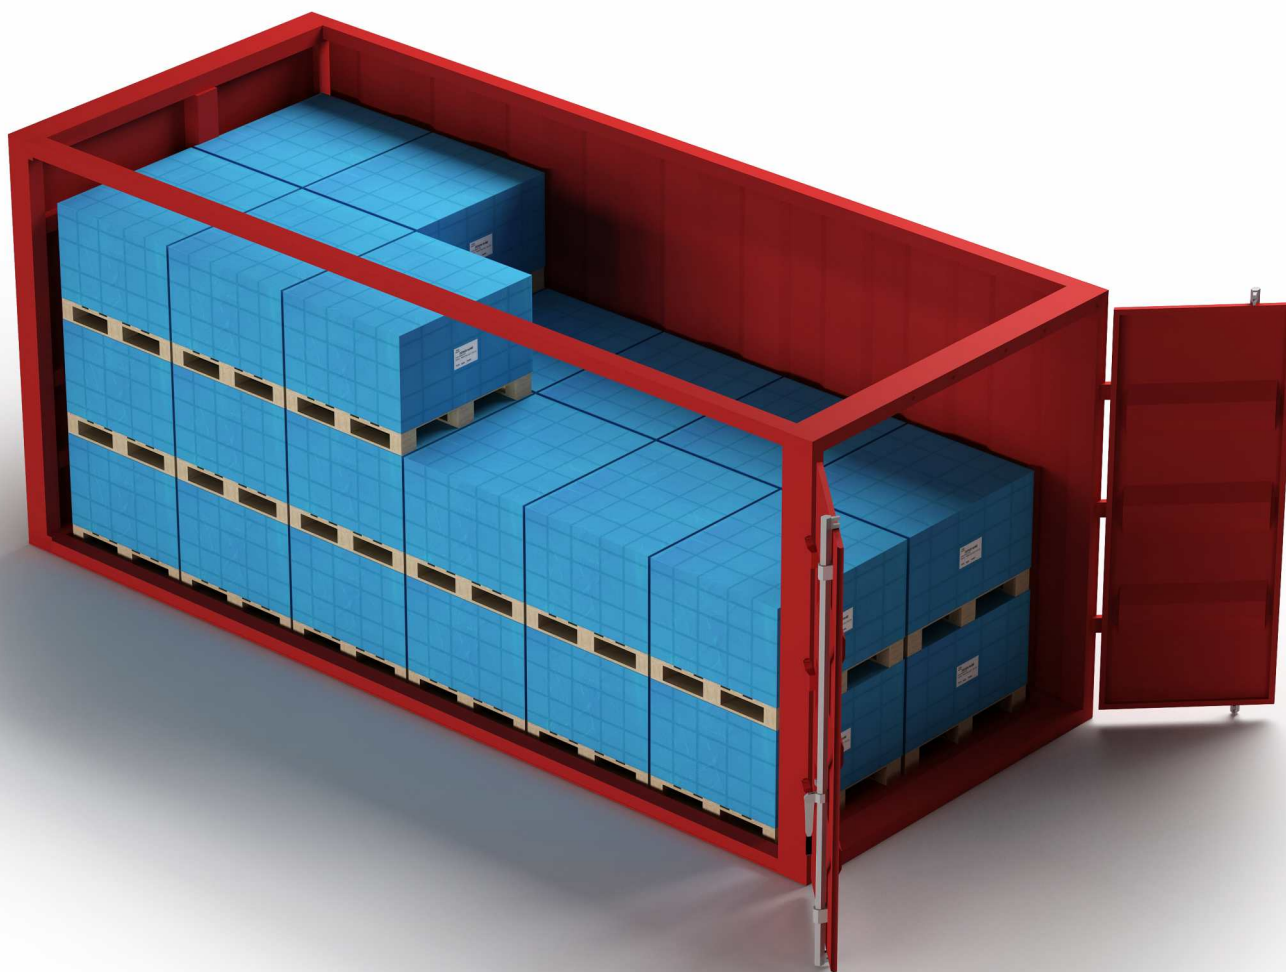

Patio pack

- 35.43"x23.62"x3/4" (900X600MM X20MM) | 24"x24"x3/4" (600X600MM X20MM)
- 24"x12"x3/4" (600X300MM X20MM) | 12"x12"x3/4" (300X300MM X20MM)