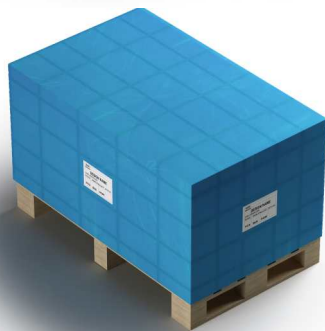

Methyl bromide fumigation

24"X 24"X3/4 " (600X600MM X20MM)

32 Box / Pallet

STAGE - 01

STAGE - 02

STAGE - 03

STAGE - 04

Pallet packing details :